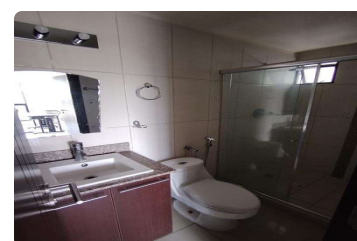

FOR SALE

\$ 207,000.00 USD

Panama - Panamá

Panama - Ancon

Listing ID: 002574119294

Enjoy the comfort and dynamism of living in the Panama District in this exclusive apartment at PH Conjunto Inmobiliario Condado Country Club II (Torre 600). This property stands out for its spacious, functional layout and strategic location in the corregimiento of Ancon, surrounded by green areas, prestigious schools, universities, shopping centers, and with quick access to the city's main roads, making it ideal for families seeking a safe, exclusive environment and an unparalleled lifestyle. Property Features: Construction area: 113.82 m² Living and dining room with great layout and natural lighting Balcony ideal for relaxing moments and gatherings Functional kitchen with breakfast bar 3 comfortable bedrooms (master bedroom with Walk-in closet) 2 full bathrooms Maid's quarters (C.B.E.) Laundry area 1 parking space PH Amenities and Services: Elegant entrance Lobby 24-Hour security with acc...