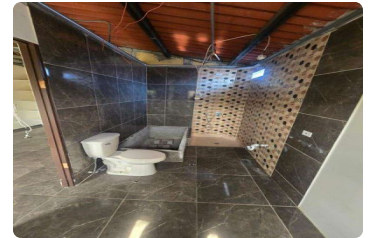

FOR SALE

\$ 90,000.00 USD

Panama - Panamá

Panama - Las Cumbres

Listing ID: 002574119274

Enjoy the comfort and dynamism of living in the Panama District in this excellent property at Residencial Montserrat. This home stands out for its spacious layout, versatility, and privileged location in the corregimiento of Las Cumbres, a fresh environment surrounded by shopping centers, supermarkets, schools, and public transport, making it ideal for large families or investors looking for a safe and well-connected neighborhood. Main House Features: Construction area: 208.48 m² Lot size: 210.00 m² Entrance porch Living and dining room with good natural lighting Functional kitchen with breakfast bar 3 comfortable bedrooms 2 full bathrooms Laundry area 1 parking space Additional Annexes / Units: The property features an excellent setup including 2 independent additional quarters, perfectly configured for rental income or guests: Internal layout featuring its own living room, dining ro...