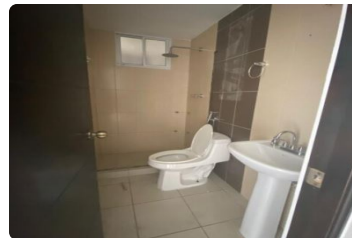

FOR SALE

\$ 137,350.00 USD

Panama - Panamá

Panama - Pueblo Nuevo

Listing ID: 002574119259

Enjoy the comfort and dynamism of living in La Pulida in this excellent apartment at PH Vista Marina Tower 100, This property stands out for its functional layout and privileged location, close to prestigious universities, shopping centers, and a wide range of services, ideal for families seeking a safe and complete environment. Property Features: Construction area: 70.95 m² Living and dining room with excellent lighting Functional kitchen 2 comfortable bedrooms 1 full bathroom Laundry area 1 parking space Sale Price: \$137,350.00 This apartment in PH Vista Marina Tower 100 represents an unbeatable opportunity to live in one of the fastest-growing and most well-connected areas of the city. NOTE: Each office is independently owned and operated.