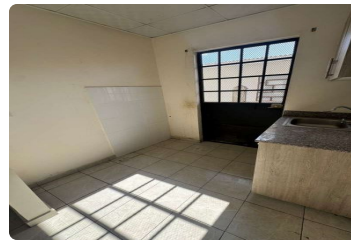

FOR SALE

\$ 67,050.00 USD

Panama - Panamá Oeste
La Chorrera - Playa Leona
Listing ID: 002574119235

Enjoy the peace and well-being of living in Residencial Bosque Dorado, located in the district of Playa Leona, La Chorrera. This property is ideal for families looking for a cozy home with a large lot and a strategic location that offers comfort and security in a constantly developing area. Property Features: Construction area: 63.95 m² Lot size: 180.00 m² Living and dining room with efficient layout Front porch Kitchen with breakfast bar 3 comfortable bedrooms 1 full bathroom Laundry area 1 parking space Sale Price: \$67,050.00 Estimation for salaried employees: Approximate monthly payment: \$382.55 Mnimum required family income: \$1,280.00 This house in Residencial Bosque Dorado represents an excellent opportunity to acquire your own home with the financial facilities you are looking for. NOTE: Each office is independently owned and operated.