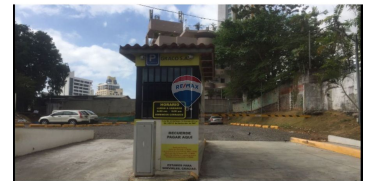

FOR SALE

\$ 2,900,000.00 USD

Panama - Panamá

Panama - Bella Vista

Listing ID: 002573805002

!!!!!! 1,642 METERS OF LAND FOR SALE OR RENT IN THE HEART OF EL CANGREJO.....Spectacular lot in a prime location... Ideal for building. It is also located 2 minutes from Via-España, Via-Agentina station, El Rey, parks, plazas, hotels, etc. Features: Main entrance with parking lot. Parking signage. Constructed space for storage or a warehouse. It has enough space to develop a food truck or fast food restaurant, paddle tennis courts, soccer fields, tennis courts, etc.