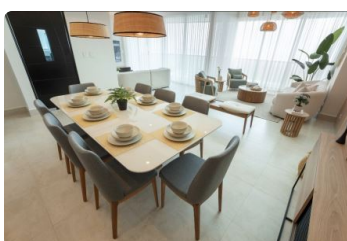

FOR SALE

\$ 498,000.00 USD

Panama - Panamá Oeste

Chame - Chame

Listing ID: 002394488008

Experience coastal living just 45 minutes from Panama City in one of the most exclusive beachfront communities on Panama's Pacific Coast. These luxury residences offer spacious floor plans ranging from 81 m² to 445 m² (871 ft² to 4,789 ft²), featuring open-concept layouts, floor-to-ceiling windows, expansive terraces, and breathtaking ocean views. Available layouts include: • 2 Bedrooms | 2 Bathrooms • Large Residences with expansive private terraces Residents enjoy premium amenities including: • Infinity Pool • Children's Pool & Play Area • Fitness Center • Tennis Court • Multi-Purpose Sports Court • Sun Deck • Lounge & Social Areas • Expansive Oceanfront Terraces • 24-Hour Security & Controlled Access • Covered Parking for Owners and Visitors Ideally located on the beachfront of Playa Malibu, Gorgon...