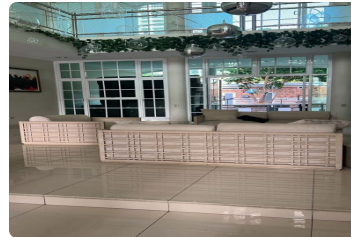

FOR SALE

\$ 4,000,000.00 USD

Panama - Panamá

Panama - San Francisco

Listing ID: 002394401012

Spectacular luxury mansion for rent located in the prestigious San Francisco district, on Calle 65 Este between Calle 50 and Via Porras. This remarkable residence stands out for its grandeur, elegant design, and functional layout, offering the perfect balance of privacy, comfort, and architectural presence in one of the city's most desirable neighborhoods. Built on a 1,190.85 m² lot with approximately 1,500 m² of construction, the property features exceptional living spaces designed for upscale residential living, diplomatic use, or corporate purposes. The mansion offers 10 spacious bedrooms and 13 bathrooms, making it ideal for large families, embassies, executive residences, or private institutions. Upon entering, the home welcomes you with an elegant vestibule and a stunning double-height living room that enhances the sense of luxury, openness, and natural light throughout the property....