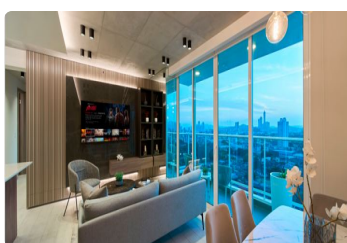

FOR SALE

\$ 335,000.00 USD

Panama - Panamá

Panama - Hato Pintado

Listing ID: 002393847068

PH Bonavista at The Park — Hato Pintado, Panama Location and Surroundings This project is located right in front of the Hato Pintado Forest Park, offering a green and peaceful environment in the heart of the city. It enjoys excellent connectivity with main roads such as Vía España and 12 de Octubre Avenue, and is close to Metro stations (El Ingenio and 12 de Octubre), supermarkets, schools, hospitals, and shopping centers. Building and Layouts 30-story tower, with 26 residential floors and 2 penthouse levels. Typically 4 units per floor from levels 5 to 27. Optional: fully furnished units available for sale. Unit types: Model B: 128m² from \$334,600 Model C: 131m² from \$340,750 Model A: 139m² from \$350,650 Model D: 145m² from \$367,100 Penthouses: 274m² from \$673,400–698,000 Common layout across most models: 3 bedrooms 2 full bathrooms (+ guest b...