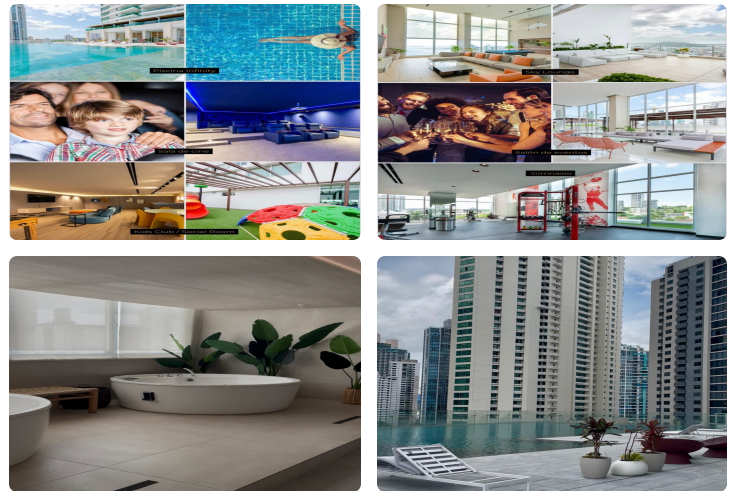

## FOR SALE

**\$ 550,000.00 USD**

Panama - Panamá

Panama - Bella Vista

Listing ID: 002393847015

PH Costanera – Torre 100 Torre 100 is a stunning 54-story residential tower located in Bella Vista, on the iconic Avenida Balboa, in the heart of Panama City. Prime Location Just steps away from the Cinta Costera, Casco Antiguo, shopping centers, the financial district, top universities, and schools. Enjoy panoramic views of the Pacific Ocean and the city skyline from every unit. Unit Types Only 6 units remaining. Apartments range from 177m<sup>2</sup> to 478m<sup>2</sup>, with 3 or 4 bedrooms, 2 bathrooms, and 2 parking spaces. Luxury Finishes Imported marble floors, fine wood doors, and high-end faucets and sanitary fixtures. Contemporary kitchen furniture and closets with marble/granite countertops in kitchens and bathrooms. Ceiling height of 2.80?m in standard units and up to 3.30?m in penthouses. Infrastructure & Security Double-height lobby Six high-speed eleva...