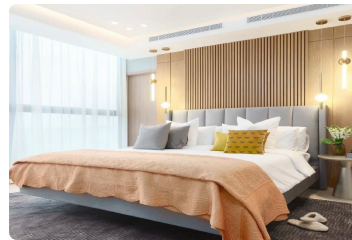

FOR SALE

\$ 454,500.00 USD

Panama - Panamá

Panama - Punta Paitilla

Listing ID: 002393847013

PH Deluxe Residences – Elegance and Comfort in the Heart of Paitilla Located in one of the most exclusive areas of Panama City This prestigious building offers spacious, modern apartments with luxury finishes, designed for those who value comfort, style, and a prime location. Key Features: Large units with stunning views of the city and the ocean High-end finishes Closed or open kitchen options (depending on the model), plus maid's room and bathroom Private balcony, 3 bedrooms, 3.5 bathrooms, and walk-in closet Shabbat elevator (in some towers), 2 parking spaces Top-tier amenities: Swimming pool for adults and children Fully equipped gym Event room, tanning pool, steam room and sauna, jacuzzi Children's play area 24/7 security and elegant lobby Deluxe Residences combines luxury, location, and functionality. Perfect for fami...