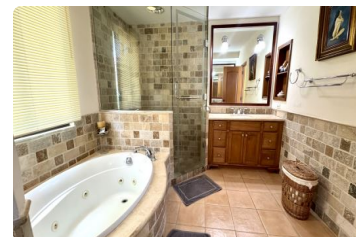

## FOR SALE

**\$ 550,000.00 USD**

Panama - Coclé

Anton - El Chiru

Listing ID: 002393435009

For sale: premium residence at Bristol Residences, Buenaventura Golf & Beach Resort — Panama's most exclusive beach and golf community, just 90 minutes from Panama City and 25 mints from Coronado (beach commercial area). This spacious 202 m<sup>2</sup> apartment offers 3 bedrooms, 2.5 bathrooms — including a master bath with soaking tub — and a coveted position directly facing the social amenity area, with an unobstructed view of the Jack Nicklaus Signature golf course. The open-plan layout flows naturally between living, dining, and kitchen areas, making this an ideal full-time residence, vacation retreat, or vacation rental investment. Buenaventura amenities include: — 18-hole Jack Nicklaus Signature golf course — 3 km of private beach and two exclusive beach clubs — The Buenaventura Hotel & Spa, Autograph Collection by Marriott — Marina, restaurants, equestrian...