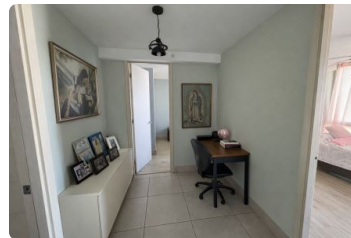

## \$ 195,000.00 USD

Panama - Panamá

Panama - Tumba Muerto

Listing ID: 002393435004

Excellent investment opportunity at PH Sky Point Tower, located on Ricardo J. Alfaro Avenue (Tumba Muerto), one of the areas with the highest rental demand in the city due to its proximity to universities, shopping centers, supermarkets, and major access roads. This apartment offers 82 m<sup>2</sup> and is located on the 11th floor, providing an open city view and excellent natural light—features that are highly valued by tenants. The property has a functional layout with 2 bedrooms, 2 full bathrooms, and a living–dining area with access to a balcony. It also includes 2 tandem parking spaces, an uncommon advantage that increases its attractiveness in the rental market. The building offers full amenities that enhance its value: swimming pool for adults and children, fully equipped gym, event room, BBQ area, elevators, and security. Thanks to its strategic location near universities such as USMA, Un...