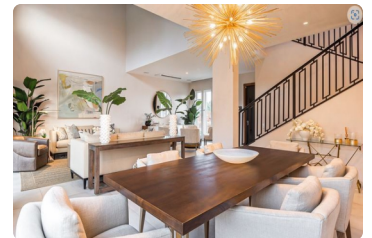

FOR SALE

\$ 914,000.00 USD

Panama - Panamá

Panama - Santa María

Listing ID: 002393032026

Live surrounded by nature at The Woods – Panamá Pacífico. Discover a unique lifestyle at The Woods, an exclusive residential community located in the heart of Panamá Pacífico, where the tranquility of nature blends seamlessly with the convenience of the city. These modern single-family homes are designed to offer spaciousness, functionality, and a warm atmosphere. They feature 3 to 4 bedrooms, large terraces, private gardens, open-concept kitchens, high-quality finishes, and covered parking. Some units include a maid's quarter with a bathroom. The project offers a secure environment, ideal for families, with green areas, walking and biking trails, and access to amenities such as playgrounds, sports areas, and nearby shops. It's also conveniently located close to international schools, supermarkets, banks, and the Howard International Airport. The Woods is the...