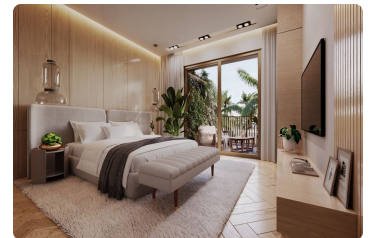

FOR SALE

\$ 2,044,000.00 USD

Panama - Panamá

Panama - Punta Pacifica

Listing ID: 002393032023

Ocean Reef Park is an exclusive development located in Lot 50 of Ocean Reef Islands, the first and only man-made islands in the Pacific Ocean. Residents enjoy an island lifestyle, only minutes from the heart of Panama City, the economic and cultural hub of the region. This “one of a kind development” give access to a fun filled central courtyard, with beautiful landscape, a lap pool, Jacuzzi, fountains, outdoor kitchen, children’s playground, a private gym to mention a few. The marina’s wet slips accommodate vessels ranging from 40 to 200 feet (12 to 60 meters) in length which is well protected by the two surrounding islands. Boaters can also benefit from our dry storage service accessed using our drive-on boat lift system to house vessels measuring between 20 and 40 feet (6 to 12 meters). Ocean Reef Marina is the ultimate full-service marina for luxury spo...