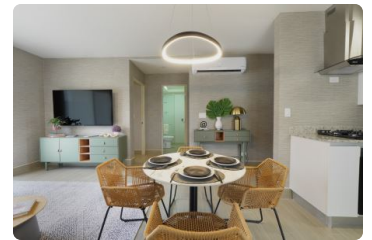

FOR SALE

\$ 276,416.00 USD

Panama - Panamá Oeste

Chame - Punta Chame

Listing ID: 002392999095

PH Brisas del Mar is an exclusive low-density residential project located within the master-planned community of Playa Caracol in Punta Chame, West Panama, approximately 75 minutes from Panama City. Features Location: Situated in a "dry arch" region, meaning it receives less rain and more sun year-round, accompanied by a constant breeze. It is just steps away from the beach, offering views of the ocean or the majestic hills of Cerro Chame. Unit Types: The project includes family apartments and villas with 2 and 3-bedroom options, ranging in size from 93 to 124 m². Units are available for immediate delivery. Concept: A private community designed to offer serenity, comfort, and unique beachfront experiences, ideal for living, vacationing, or as a rental investment. Amenities and Facilities Residents and guests of Brisas del Mar have access to multiple ...