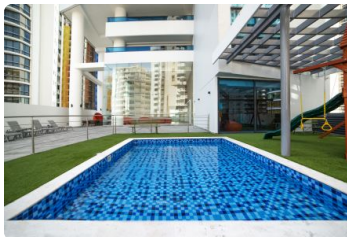

## FOR SALE

**\$ 513,895.00 USD**

Panama - Panamá

Panama - Punta Paitilla

Listing ID: 002392999082

PH Deluxe Residences is an exclusive luxury residential building located in Punta Paitilla, one of the most prestigious and central areas of Panama City. The building is ready for occupancy and offers residences with high-end finishes, designed for families seeking comfort and exclusivity. Building Information Location: Winston Churchill Street, Punta Paitilla, near shopping centers like Multicentro and Pacific Center, and with easy access to Avenida Balboa and the Cinta Costera waterfront promenade. Status: Completely finished and occupied. Available units are found on the resale market or via direct sales of the last remaining units by the developer. Developer: The project was developed by Pacific Hills. Finishes: Imported marble floors, security doors, imported faucets, contemporary design kitchen cabinets and closets, and marble/granite countertops. Mode...