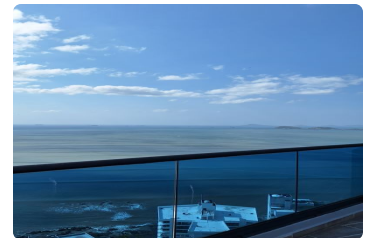

## FOR SALE

**\$ 513,895.00 USD**

Panama - Panamá

Panama - Punta Paitilla

Listing ID: 002392999082

PH Deluxe Residences is an exclusive luxury residential building located in Punta Paitilla, one of the most prestigious and central areas of Panama City. The building is ready for occupancy and offers residences with high-end finishes, designed for families seeking comfort and exclusivity. Building Information Location: Winston Churchill Street, Punta Paitilla, near shopping centers like Multicentro and Pacific Center, and with easy access to Avenida Balboa and the Cinta Costera waterfront promenade. Status: Completely finished and occupied. Available units are found on the resale market or via direct sales of the last remaining units by the developer. Developer: The project was developed by Pacific Hills. Finishes: Imported marble floors, security doors, imported faucets, contemporary design kitchen cabinets and closets, and marble/granite countertops. Mode...