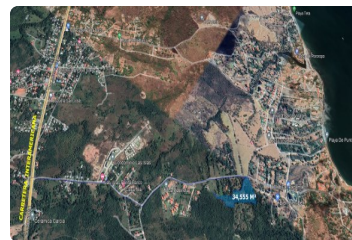

## \$ 1,200,000.00 USD

Panama - Panamá Oeste

San Carlos - San Jose

Listing ID: 002392999028

- Located in the Punta Barco Viejo sector. - 2.2Kms from the Pan-American Highway. Other additional benefits - Less than 1 km from the beach. - Ideal for private residential or hotel development.