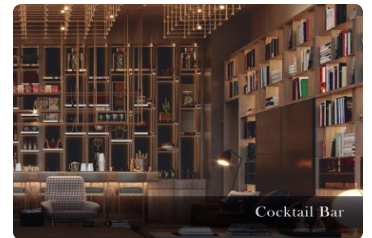

## \$ 605,000.00 USD

Panama - Panamá

Panama - Santa Maria

Listing ID: 002392428094

Completion and delivery in 2025 Units with Ocean and Golf course views available! Establishing itself as an icon in the construction of class and elegance in Panama, The Ivy enjoys an incredible location within the exclusive residential complex Santa María Golf & Country Club. The Ivy offers apartments with views of the Pacific Ocean and the golf course of the exclusive Santa Maria Golf & Country Club. Apartments of 160m<sup>2</sup>, 162m<sup>2</sup>, 186m<sup>2</sup> and 188m<sup>2</sup> available. 2 unique and exclusive Penthouses of 249m<sup>2</sup> and 251m<sup>2</sup> They are over 15 amenities on offer and more, call for more info.