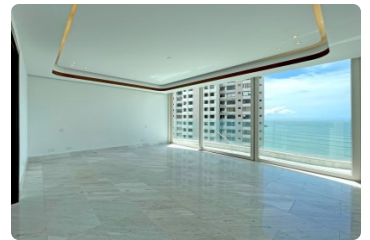

## FOR LEASE

**\$ 4,500.00 USD**

Panama - Panamá

Panama - Punta Paitilla

Listing ID: 002392428053

Unfurnished from \$4500 pm - Furnished from \$6000 pm  
Welcome to a luxury lifestyle project like no other that offers the very best of new and modern Paitilla. Units available from 329m2 and 395m2 with amenities and VIP service. The Towers is residential development offering new lifestyle with more than 3,000 m2 of entertainment and recreational amenities + VIP service at its best. Call now for the private tour where you will discover exclusivity of living in new heart of Paitilla.