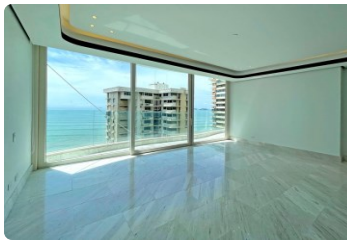

## FOR LEASE

**\$ 4,500.00 USD**

Panama - Panamá

Panama - Punta Paitilla

Listing ID: 002392428053

Unfurnished from \$4500 pm - Furnished from \$6000 pm  
Welcome to a luxury lifestyle project like no other that offers the very best of new and modern Paitilla. Units available from 329m2 and 395m2 with amenities and VIP service. The Towers is residential development offering new lifestyle with more than 3,000 m2 of entertainment and recreational amenities + VIP service at its best. Call now for the private tour where you will discover exclusivity of living in new heart of Paitilla.