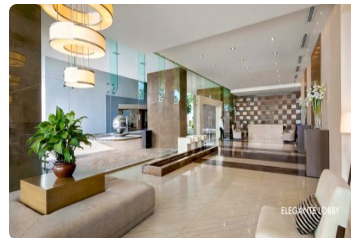

## \$ 1,250,000.00 USD

Panama - Panamá

Panama - Punta Paitilla

Listing ID: 002392428048

It is the most iconic tower in Panama, measuring 266mts. awarded by Cemex as "The tallest residential building in Latin America". Its located in the most exclusive point of the city, at the end of Punta Paitilla, facing the bay. Given its exclusive and superior height The Point offers the best 360° panoramic view of the city. The post-modern style architecture creates a satisfying and soothing contrast that can be enjoyed by its owners in every space of the project, in addition there is an air of elegance thanks to the spectacular finishes that the tower offers, every detail is reflected the luxury and good taste of the designer. GENERAL 63 apartment levels Floor area 500m2 19 levels of penthouses Floor area 890m2 40 visitor parking spaces 24/7 security LUXURY FINISHES Marble floors Marble walls in bathrooms Bathrooms with marble tops Kitchen with granite walls, countertops and floors I...