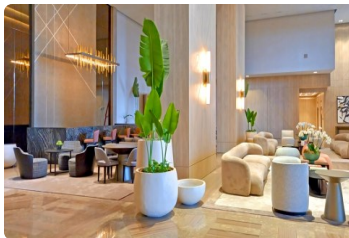

## FOR LEASE

**\$ 6,000.00 USD**

Panama - Panamá

Panama - Punta Paitilla

Listing ID: 002392428033

Fully furnished (as per photos) at \$6000 pm Unfurnished from \$4500 pm Welcome to a luxury lifestyle project like no other that offers the very best of new and modern Paitilla. Units available from 329m2 and 395m2 with amenities and VIP service. The Towers is residential development offering new lifestyle with more than 3,000 m2 of entertainment and recreational amenities + VIP service at its best. Call now for the private tour where you will discover exclusivity of living in new heart of Paitilla.