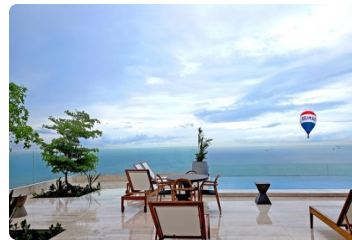

## \$ 960,000.00 USD

Panama - Panamá

Panama - Punta Paitilla

Listing ID: 002392428032

Welcome to a luxury lifestyle project like no other that offers the very best of new and modern Paitilla. Units available from 329m2 and 395m2 with amenities and VIP service. The Towers is residential development offering new lifestyle with more than 3,000 m2 of entertainment and recreational amenities + VIP service at its best. Call now for the private tour where you will discover exclusivity of living in new heart of Paitilla.