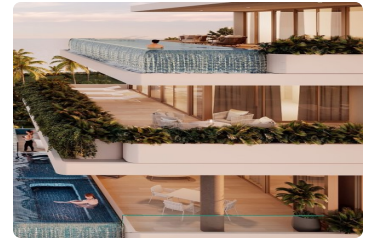

FOR SALE

\$ 2,535,000.00 USD

Panama - Panamá

Panama - Punta Pacifica

Listing ID: 002392428030

LAST UNIT AVAILABLE ! Ocean Terrace is an exclusive development located in Lot 50 of Ocean Reef Islands, the first and only man-made islands in the Pacific Ocean. Residents enjoy an island lifestyle, only minutes from the heart of Panama City, the economic and cultural hub of the region. Designed by Mallol Arquitectos for those who like the best of both worlds, every residence has large patio terraces with breath-taking sunrise and city views, private pools, to enjoy the outdoors in the privacy of your home. Only 6 residences of approximately 450m² with 3 to 4 bedrooms. Ocean Terrace Residences, is a new concept to live the architecture in Panama, the comfort, the pleasure, the exclusivity of a unique space facing the sea, where the horizon is the framework that invites you to enjoy the landscape and a privileged company. A splendid and spacious terrace on a tropical island, a few minutes...