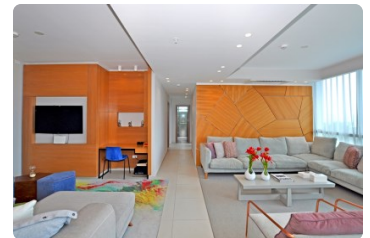

FOR SALE

\$ 429,000.00 USD

Panama - Panamá

Panama - Costa del Este

Listing ID: 002392428026

151 m2 units are all with amazing sea view ! 121 m2 units are with a city view only. Units available for sale: 121.98m2 at \$330k and 151m2 at \$429k Great value for money, 3 bed, 3 bath, + staff room, 2 parking's, HOA \$1,50 per m2. MAUI a new concept of vertical homes, the answer to the modern and vibrant lifestyle of Panamanians! The perfect balance between technology and luxurious residential design that creates exceptional environments. MAUI is located within Costa del Mar, the most exclusive planned community in Costa del Este. It is a residential complex that integrates apartment towers with a diversity of amenities and splendid views of the city skyline and the Pacific Ocean, in an extension of more than 5 hectares whose characteristics make it a unique project in Panama. The tower is designed with elements of high quality, luxury and the highest technology in construction ...