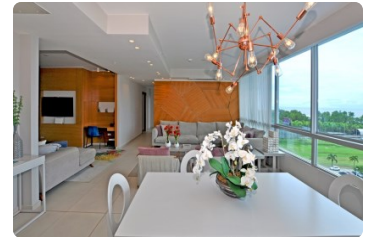

FOR SALE

\$ 429,000.00 USD

Panama - Panamá

Panama - Costa del Este

Listing ID: 002392428026

151 m2 units are all with amazing sea view ! 121 m2 units are with a city view only. Units available for sale: 121.98m2 at \$330k and 151m2 at \$429k Great value for money, 3 bed, 3 bath, + staff room, 2 parking's, HOA \$1,50 per m2. MAUI a new concept of vertical homes, the answer to the modern and vibrant lifestyle of Panamanians! The perfect balance between technology and luxurious residential design that creates exceptional environments. MAUI is located within Costa del Mar, the most exclusive planned community in Costa del Este. It is a residential complex that integrates apartment towers with a diversity of amenities and splendid views of the city skyline and the Pacific Ocean, in an extension of more than 5 hectares whose characteristics make it a unique project in Panama. The tower is designed with elements of high quality, luxury and the highest technology in construction ...