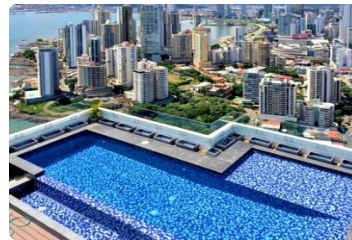

FOR SALE

\$ 535,000.00 USD

Panama - Panamá

Panama - Punta Pacifica

Listing ID: 002392428024

Q Tower - from 307m2 at \$ 535k and up. Units available from 307m2 to 559m2 for sale and rental. Rental units available from \$3500 pm for 307m2 and \$6500 pm for 559m2