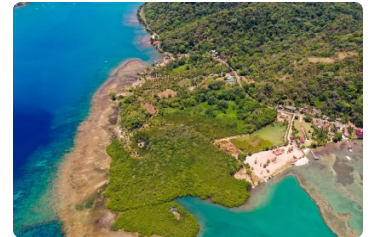

FOR SALE

\$ 5,400,000.00 USD

Panama - Colón

Portobelo

Listing ID: 002391920040

Unique opportunity! 9 hectares of land facing the sea in the beautiful location of Portobelo de Colón, a perfect place for investors interested in high potential tourism projects. With its picturesque ocean views and direct access to the beach, this land presents an ideal setting for the construction of resorts, boutique hotels, or exclusive residential complexes. The area's unspoilt nature and rich history give it a unique charm, offering a perfect environment to attract tourists and residents seeking memorable seaside experiences. The combination of natural beauty and investment opportunities make this property an attractive option for those looking to enter the tourism market or expand their property portfolio in a prime location. Total area 90,702.14 m2 Sale price: USD \$5,400,000 Negotiable