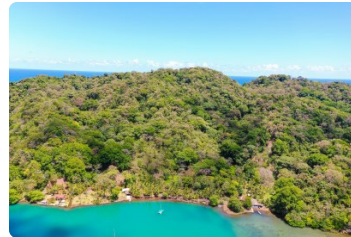

FOR SALE

\$ 2,400,000.00 USD

Panama - Colón

Portobelo

Listing ID: 002391920039

Stunning 9-hectare beachfront property in Portobelo - Colón offers an exceptional opportunity for visionary investors. With an enviable location and direct access to the sea, this land is perfect for the development of an exciting range of world-class facilities. From an exclusive yacht marina to restaurants and bars with panoramic views of the ocean, this space offers the possibility of creating an incomparable luxury tourist destination. With the option to build a world-class hotel that reflects the natural beauty and rich history of the area, this land offers unlimited potential to captivate a discerning clientele seeking unique and sophisticated vacation experiences. The combination of expansive space, waterfront location and development possibilities make it a promising investment for those looking to capitalize on the growing demand for exclusive destinations and world-class experiences in t...