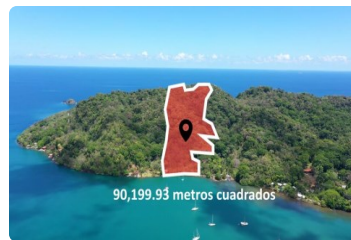

FOR SALE

\$ 2,400,000.00 USD

Panama - Colón

Portobelo

Listing ID: 002391920039

Stunning 9-hectare beachfront property in Portobelo - Colón offers an exceptional opportunity for visionary investors. With an enviable location and direct access to the sea, this land is perfect for the development of an exciting range of world-class facilities. From an exclusive yacht marina to restaurants and bars with panoramic views of the ocean, this space offers the possibility of creating an incomparable luxury tourist destination. With the option to build a world-class hotel that reflects the natural beauty and rich history of the area, this land offers unlimited potential to captivate a discerning clientele seeking unique and sophisticated vacation experiences. The combination of expansive space, waterfront location and development possibilities make it a promising investment for those looking to capitalize on the growing demand for exclusive destinations and world-class experiences in t...