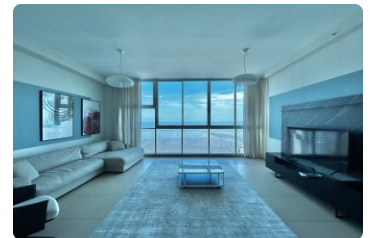

FOR LEASE

\$ 760,000.00 USD

Panama - Panamá

Panama - Costa del Este

Listing ID: 002391912048

Luxurious Penthouse with Breathtaking Ocean and City Views
Experience the pinnacle of luxury living in this magnificent penthouse located in the heart of Costa del Este. Boasting an impressive 326 square meters of interior space, plus an expansive 47 square meters terrace, this two-story apartment offers a truly exceptional lifestyle. Key Features: 1st Floor: As you enter the residence, you'll be greeted by a double-height ceiling in the living room, creating an air of grandeur and sophistication. The spacious dining area is perfect for hosting gatherings with friends and family. A separate TV room provides a cozy retreat for relaxation. The well-appointed kitchen is a culinary enthusiast's dream and comes complete with a maid's quarter for added convenience. Step out onto the expansive terrace, where you can savor panoramic views of the mesmerizing ocean and the city's skyline. This outdoor space...