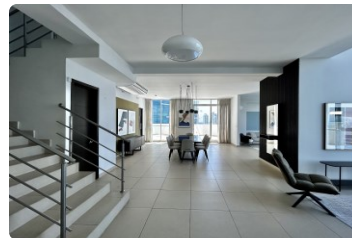

FOR LEASE

\$ 760,000.00 USD

Panama - Panamá

Panama - Costa del Este

Listing ID: 002391912048

Luxurious Penthouse with Breathtaking Ocean and City Views
Experience the pinnacle of luxury living in this magnificent penthouse located in the heart of Costa del Este. Boasting an impressive 326 square meters of interior space, plus an expansive 47 square meters terrace, this two-story apartment offers a truly exceptional lifestyle. Key Features: 1st Floor: As you enter the residence, you'll be greeted by a double-height ceiling in the living room, creating an air of grandeur and sophistication. The spacious dining area is perfect for hosting gatherings with friends and family. A separate TV room provides a cozy retreat for relaxation. The well-appointed kitchen is a culinary enthusiast's dream and comes complete with a maid's quarter for added convenience. Step out onto the expansive terrace, where you can savor panoramic views of the mesmerizing ocean and the city's skyline. This outdoor space...