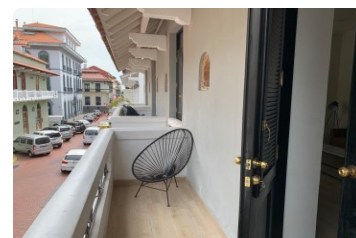

FOR SALE

\$ 732,000.00 USD

Panama - Panamá

Panama - Casco Viejo, San Felipe

Listing ID: 002391912042

Introducing an extraordinary opportunity to own an exquisite 2-bedroom condo located right in front of the historic La Compañía ruins in the heart of Casco Antiguo, Panama. This luxurious and fully furnished residence offers a perfect combination of timeless elegance, modern sophistication, and remarkable features that redefine luxurious living. Here are the captivating details: Prime Location: Immerse yourself in the captivating beauty and rich history of Casco Antiguo. This condo is ideally situated right in front of the iconic La Compañía ruins and Avenida A, allowing you to revel in the district's cultural heritage and vibrant atmosphere at your doorstep. Spacious Luxury: Step into a grand living space encompassing a total area of 164 m² (1,765 ft²). The closed area of 160 m² (1,722 ft²) boasts exceptionally high ceilings that exude an air of opu...