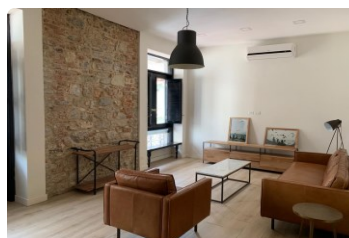

FOR SALE

\$ 732,000.00 USD

Panama - Panamá

Panama - Casco Viejo, San Felipe

Listing ID: 002391912042

Introducing an extraordinary opportunity to own an exquisite 2-bedroom condo located right in front of the historic La Compañía ruins in the heart of Casco Antiguo, Panama. This luxurious and fully furnished residence offers a perfect combination of timeless elegance, modern sophistication, and remarkable features that redefine luxurious living. Here are the captivating details: Prime Location: Immerse yourself in the captivating beauty and rich history of Casco Antiguo. This condo is ideally situated right in front of the iconic La Compañía ruins and Avenida A, allowing you to revel in the district's cultural heritage and vibrant atmosphere at your doorstep. Spacious Luxury: Step into a grand living space encompassing a total area of 164 m² (1,765 ft²). The closed area of 160 m² (1,722 ft²) boasts exceptionally high ceilings that exude an air of opu...