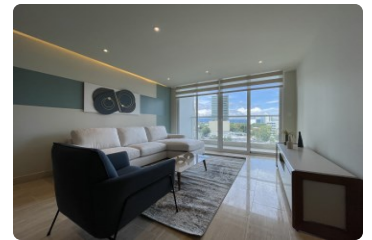

## FOR SALE

**\$ 380,000.00 USD**

Panama - Panamá

Panama - Costa del Este

Listing ID: 002391912040

Introducing a Prime Investment Opportunity in Costa del Este. We are thrilled to present a remarkable investment opportunity in the prestigious residential building, The Regent, nestled in the highly sought-after neighborhood of Costa del Este. This exclusive property is perfectly positioned next to the headquarters of multinational companies, offering an ideal location for professionals seeking convenient and upscale living options. The featured property is a meticulously designed apartment spanning an impressive 95 square meters. Thoughtfully furnished and equipped with top-of-the-line appliances, this turnkey investment promises immediate revenue potential. Currently leased to multinational employees until November 2023, this property ensures a steady stream of rental income from day one. The attractive financials of this investment include an annual rent of \$26,400, providing a solid foundation for ge...