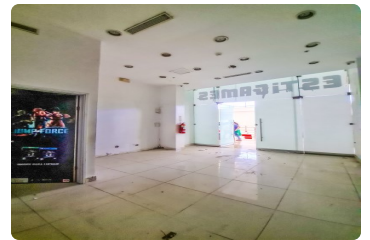

FOR SALE

\$ 143,000.00 USD

Panama - Panamá Oeste

Arraijan - Arraijan

Listing ID: 002391912007

35 sq mts commercial unit located at biggest and with the highest traffic commercial venue of the West Panama province, Westland Mall. This unit is located in front of the food court next to anchor business such as Cinepolis and Titan. This unit is currently rented, the tenant pays 900\$ + HOA