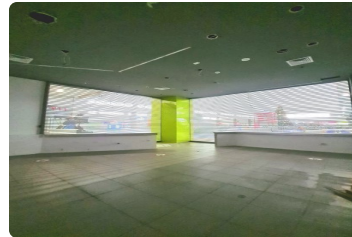

FOR SALE

\$ 650,000.00 USD

Panama - Panamá

Panama - Albrook

Listing ID: 002391912006

95 sq mts commercial unit located at biggest and with the highest traffic commercial venue, Albrook Mall. This unit is located at the food court level next to anchor business such as Mc Donalds, KFC and Farmacias Arrocha. The unit has the possibility to operate as a restaurant or as a store.