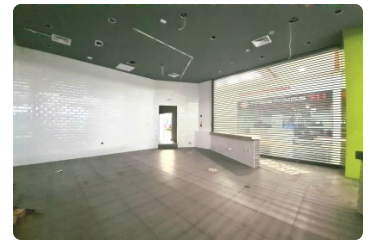

FOR SALE

\$ 650,000.00 USD

Panama - Panamá

Panama - Albrook

Listing ID: 002391912006

95 sq mts commercial unit located at biggest and with the highest traffic commercial venue, Albrook Mall. This unit is located at the food court level next to anchor business such as Mc Donalds, KFC and Farmacias Arrocha. The unit has the possibility to operate as a restaurant or as a store.