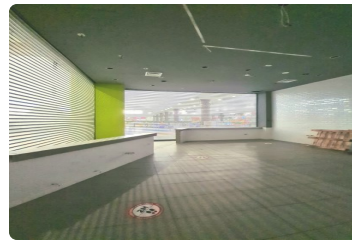

FOR SALE

\$ 650,000.00 USD

Panama - Panamá

Panama - Albrook

Listing ID: 002391912006

95 sq mts commercial unit located at biggest and with the highest traffic commercial venue, Albrook Mall. This unit is located at the food court level next to anchor business such as Mc Donalds, KFC and Farmacias Arrocha. The unit has the possibility to operate as a restaurant or as a store.